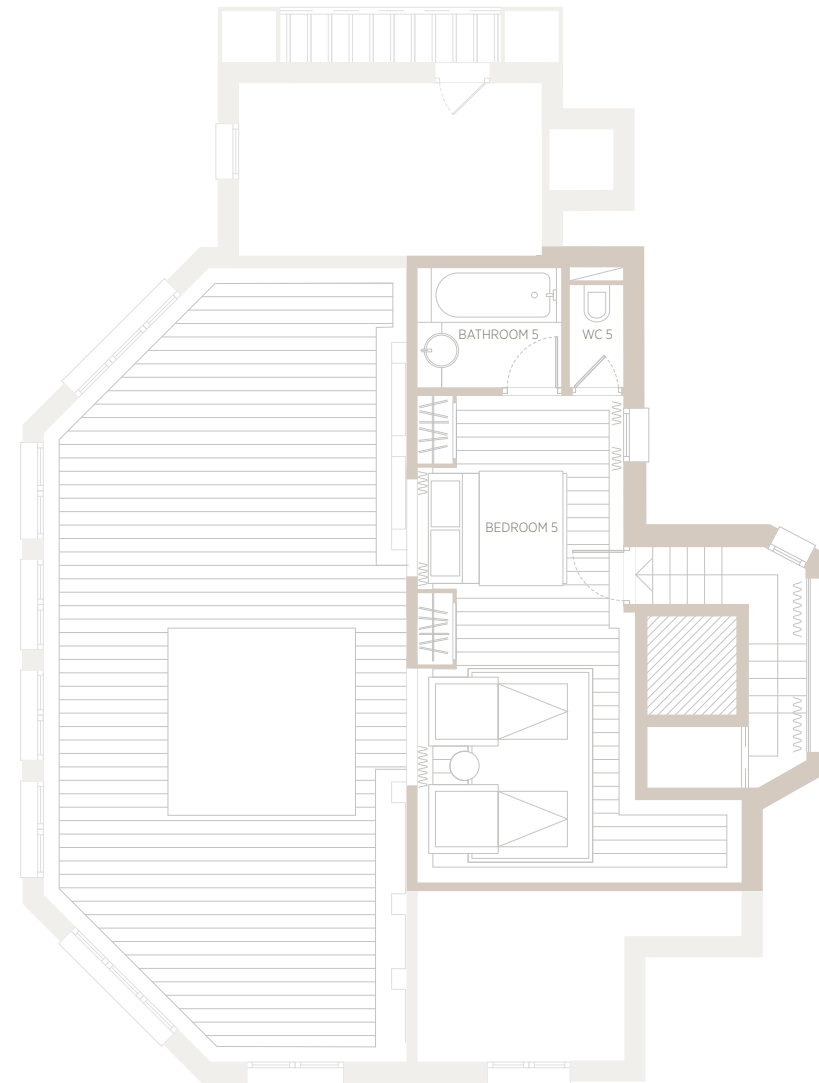

Second Floor

Floor plan & Specifications

The Second Floor features:

- The 'Eagle's Nest' Bedroom
- Additional lounge area
- Free Wi-Fi access

The 'Eagle's Nest' Bedroom features:

- Double bed
- En-suite bathroom and separate toilet
- Bedroom can accommodate two extra single beds on request
- Smart TV

First Floor

Overview

Head to the first floor and take in the awe-inspiring views of the pistes from your own little corner of Courchevel. On the first floor, you can lounge on our large sofa, recline in our comfortable armchairs and revel in the warmth of the suspended open fireplace that provides an impressive backdrop to this newly renovated living space. Our outdoor terrace offers sun loungers and a low-level table with chairs for al fresco entertainment. The hot tub can also be accessed from this area.

First Floor

Floor plan & Specifications

The First Floor features:

- The 'Cougar's Lair' Bedroom
- Large living/dining area with fully equipped kitchen
- South-facing outdoor terrace with seating area
- Suspended and open fireplace
- Free Wi-Fi access