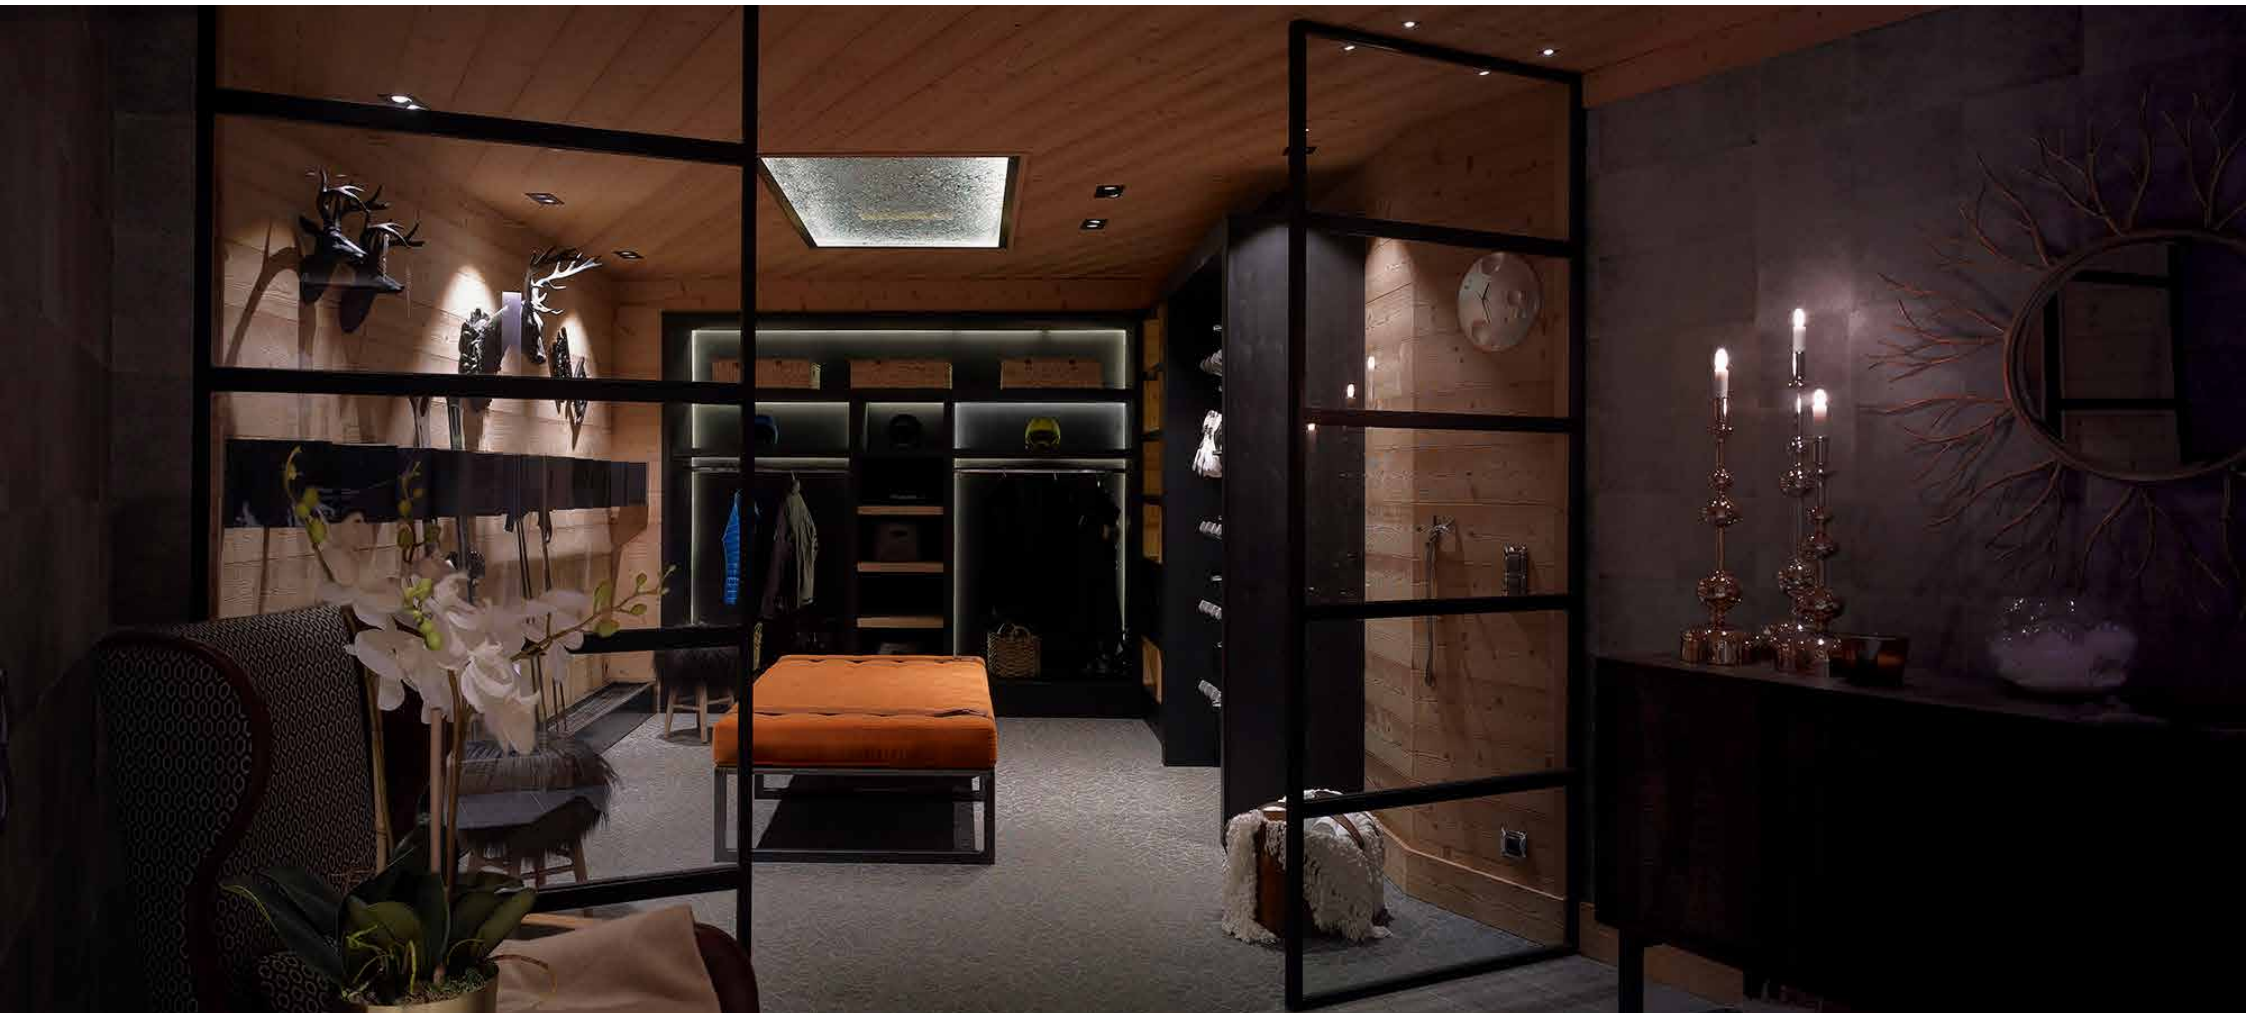

Basement

Floor plan & Specifications

The First Floor features:

- On site garage
- Fully equipped gym
- Heated ski room
- Ski boot dryer
- Sauna
- Games area with TV
- Full-size tennis table

Services

Every single guest is cherished here at Chalet Les Sorbiers.