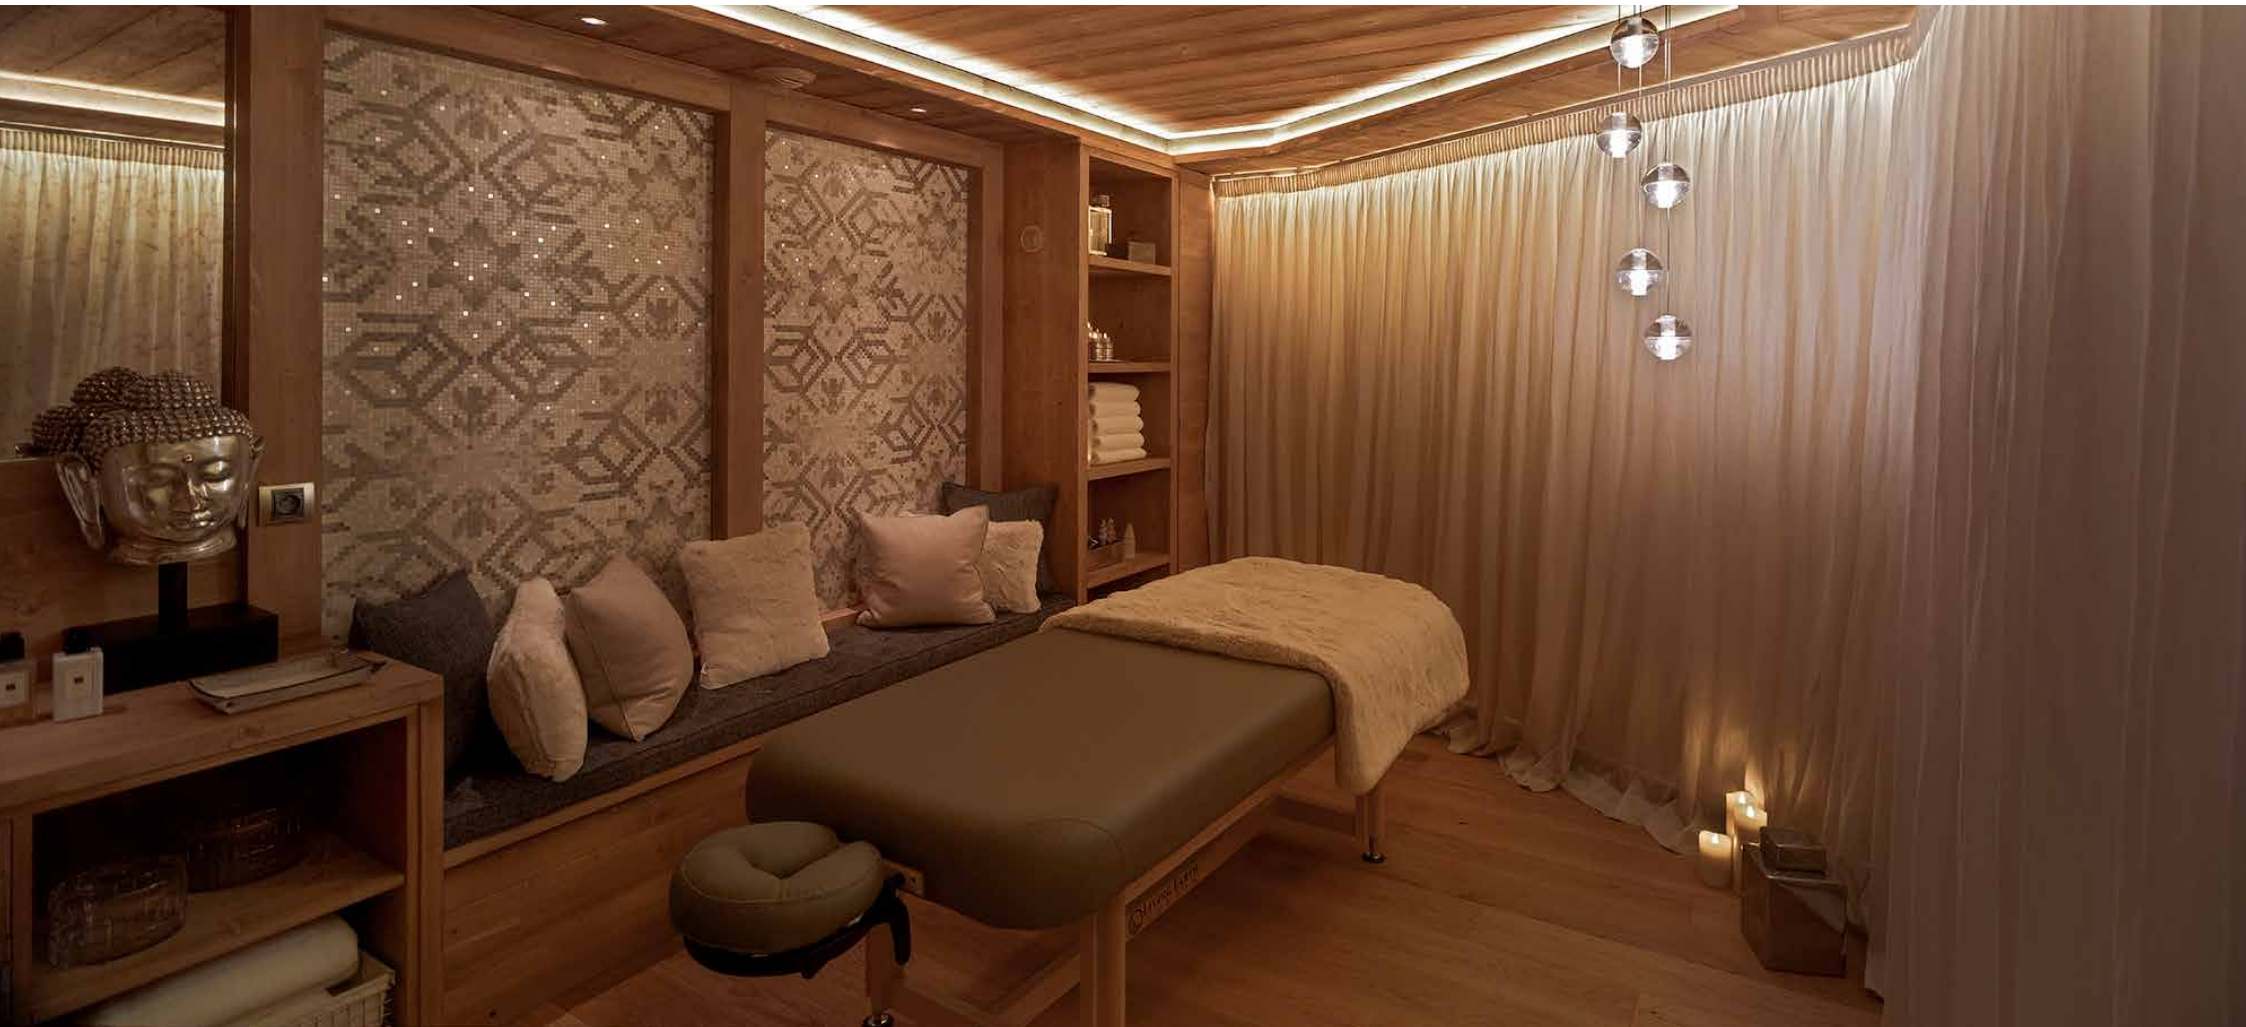

The 'Bear Necessities' Master Bedroom features:

- Double bed
- Separate bathroom and shower facilities
- Dedicated desk space
- Walk-in wardrobe
- Smart TV

The 'Wolf of Wall Street' Bedroom features:

- Double bed
- En-suite bathroom and separate toilet
- Dedicated desk space
- Twin beds available on request
- Smart TV

The 'Fantastic Mr Fox' Bedroom features:

- Double bed
- En-suite bathroom and separate toilet
- Dedicated desk space
- Twin beds available on request
- Smart TV

Basement

Overview

A whole new world of luxurious delights is waiting for you underground at Chalet Les Sorbiers!