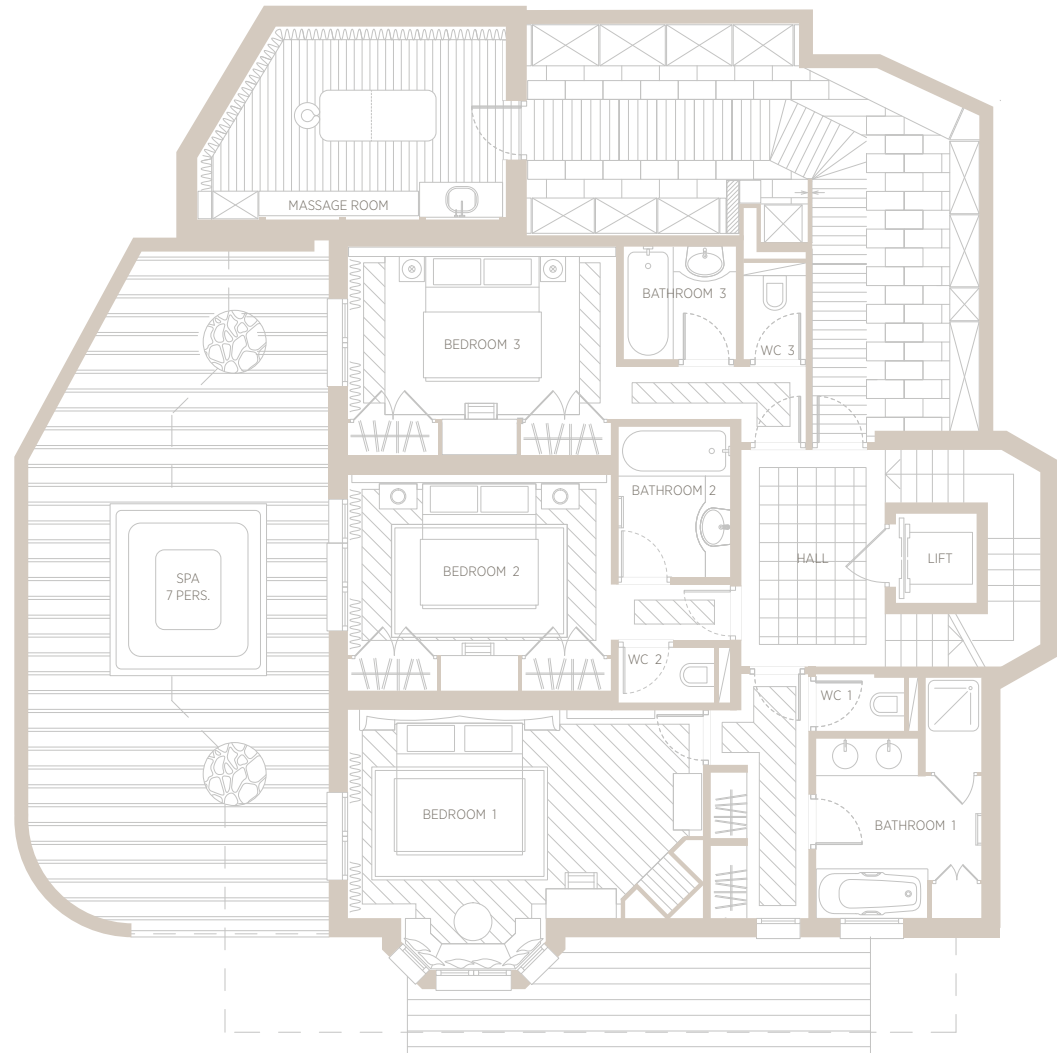

First Floor

Floor plan & Specifications

The First Floor features:

- The 'Cougar's Lair' Bedroom
- Large living/dining area with fully equipped kitchen
- South-facing outdoor terrace with seating area
- Suspended and open fireplace
- Free Wi-Fi access

Ground Floor

Floor plan & Specifications

The Ground Floor features:

- The 'Bear Necessities' Master Bedroom
- The 'Wolf of Wall Street' Bedroom
- The 'Fantastic Mr Fox' Bedroom
- Access to the outdoor terrace with heated hot tub
- Massage Room
- Free Wi-Fi access

The 'Bear Necessities' Master Bedroom features:

- Double bed
- Separate bathroom and shower facilities
- Dedicated desk space
- Walk-in wardrobe
- Smart TV

The 'Wolf of Wall Street' Bedroom features:

- Double bed
- En-suite bathroom and separate toilet
- Dedicated desk space
- Twin beds available on request
- Smart TV

The 'Fantastic Mr Fox' Bedroom features:

- Double bed
- En-suite bathroom and separate toilet
- Dedicated desk space
- Twin beds available on request
- Smart TV

Basement

Overview

A whole new world of luxurious delights is waiting for you underground at Chalet Les Sorbiers!