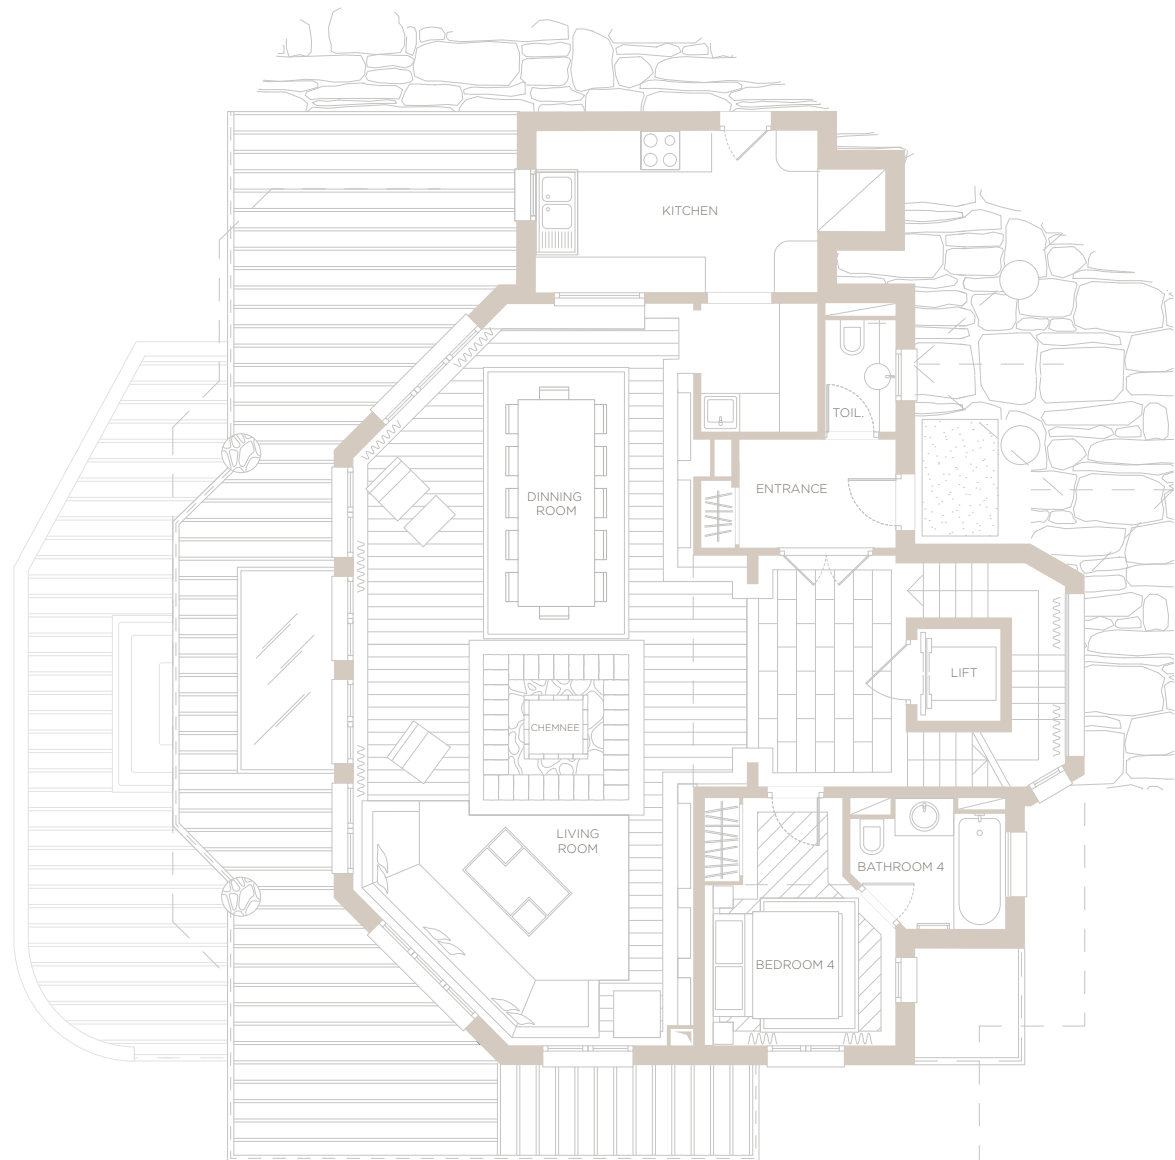

First Floor

Floor plan & Specifications

The First Floor features:

- The 'Cougar's Lair' Bedroom
- Large living/dining area with fully equipped kitchen
- South-facing outdoor terrace with seating area
- Suspended and open fireplace
- Free Wi-Fi access

The 'Cougar's Lair' Bedroom features:

- Double bed
- En-suite bathroom and separate toilet
- Smart TV